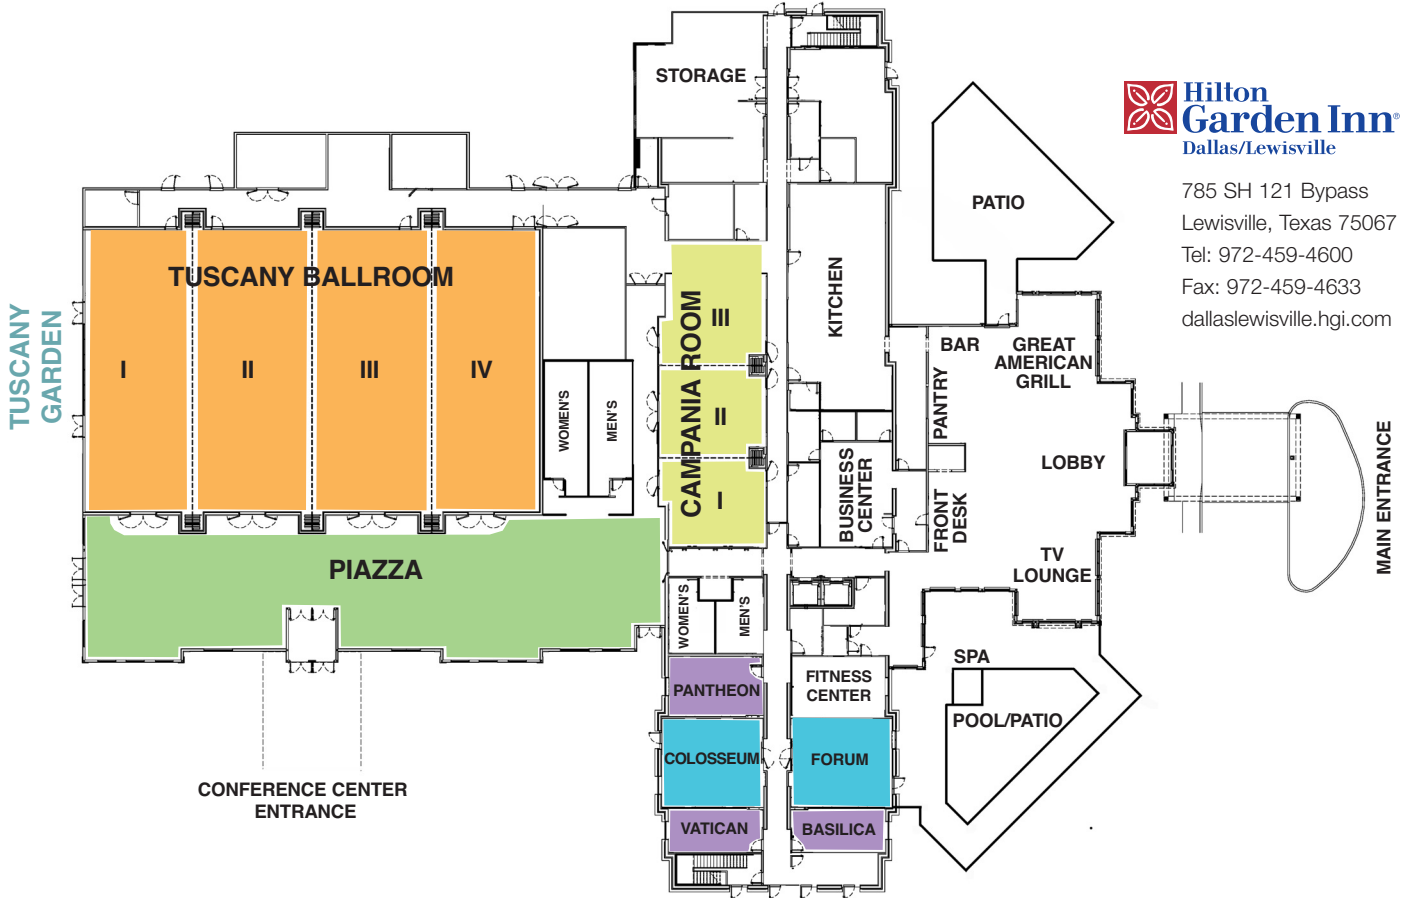

Hilton Garden Inn Dallas/Lewisville

785 SH 121 Bypass
Lewisville, Texas 75067
Tel: 972-459-4600
Fax: 972-459-4633
dallaslewisville.hgi.com

ROOM CAPACITIES

Room Name	L	W	H	Sq Ft	Banq	Theater	Conf	Classroom	U-shape	Reception
Tuscany Piazza	140	30	15'-16'	3900	300	*	*	*	*	400
Tuscany Garden	*	*	*	*	200	*	*	*	*	300
Tuscany Ballroom	120	76	15'-16'	9120	840	1100	*	550	*	1100
Parlor I, II & III	76	92	15'-16'	6992	640	800	*	400	*	800
Parlor II, III & IV	76	92	15'-16'	6992	640	800	*	400	*	800
Parlor I & II	76	60	15'-16'	4560	420	500	*	250	*	500
Parlor II & III	76	64	15'-16'	4864	440	600	*	300	*	600
Parlor III & IV	76	60	15'-16'	4560	420	500	*	250	*	500
Parlor I	76	28	15'-16'	2128	200	240	50	120	50	240
Parlor II	76	32	15'-16'	2432	220	300	50	150	60	300
Parlor III	76	32	15'-16'	2432	220	300	50	150	60	300
Parlor IV	76	28	15'-16'	2128	200	240	50	120	50	240
Campania Room	72	24	14'	1728	150	200	35	90	60	200
I & II	48	24	14'	1152	90	130	30	44	40	130
II & III	48	24	14'	1152	90	130	30	44	40	130
I	24	22	14'	528	40	60	12	20	18	60
II	24	26	14'	624	50	70	15	24	20	70
III	24	22	14'	528	40	60	12	20	18	60
Colosseum	25	23	14'	575	50	70	28	30	22	70
Forum	25	23	14'	575	50	70	28	30	22	70
Pantheon Board Room	23	16	9' 6"	368	12	20	12	15	15	*
Vatican Board Room	25	12	9' 6"	300	12	*	12	*	*	*
Basilica Board Room	25	12	9' 6"	300	12	*	12	*	*	*