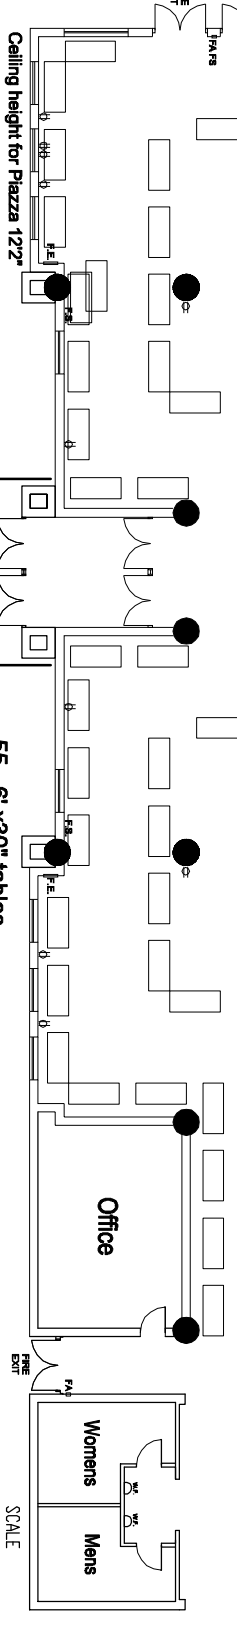

Show Name
Show Date

Hilton Garden Inn Dallas/Lewisville
785 State Highway 121
Lewisville, Texas 75067
Tuscany Ballroom 1 thru IV

Ceiling height for Tuscany Ballroom 139' to 18'

168 - 6' x30" tables

Service Corridor

F R E E M A N
Ceiling height for Campanina Ballroom 9' to 10'

55 - 6' x30" tables

55 - 6' x30" tables

Conference Center
Entrance