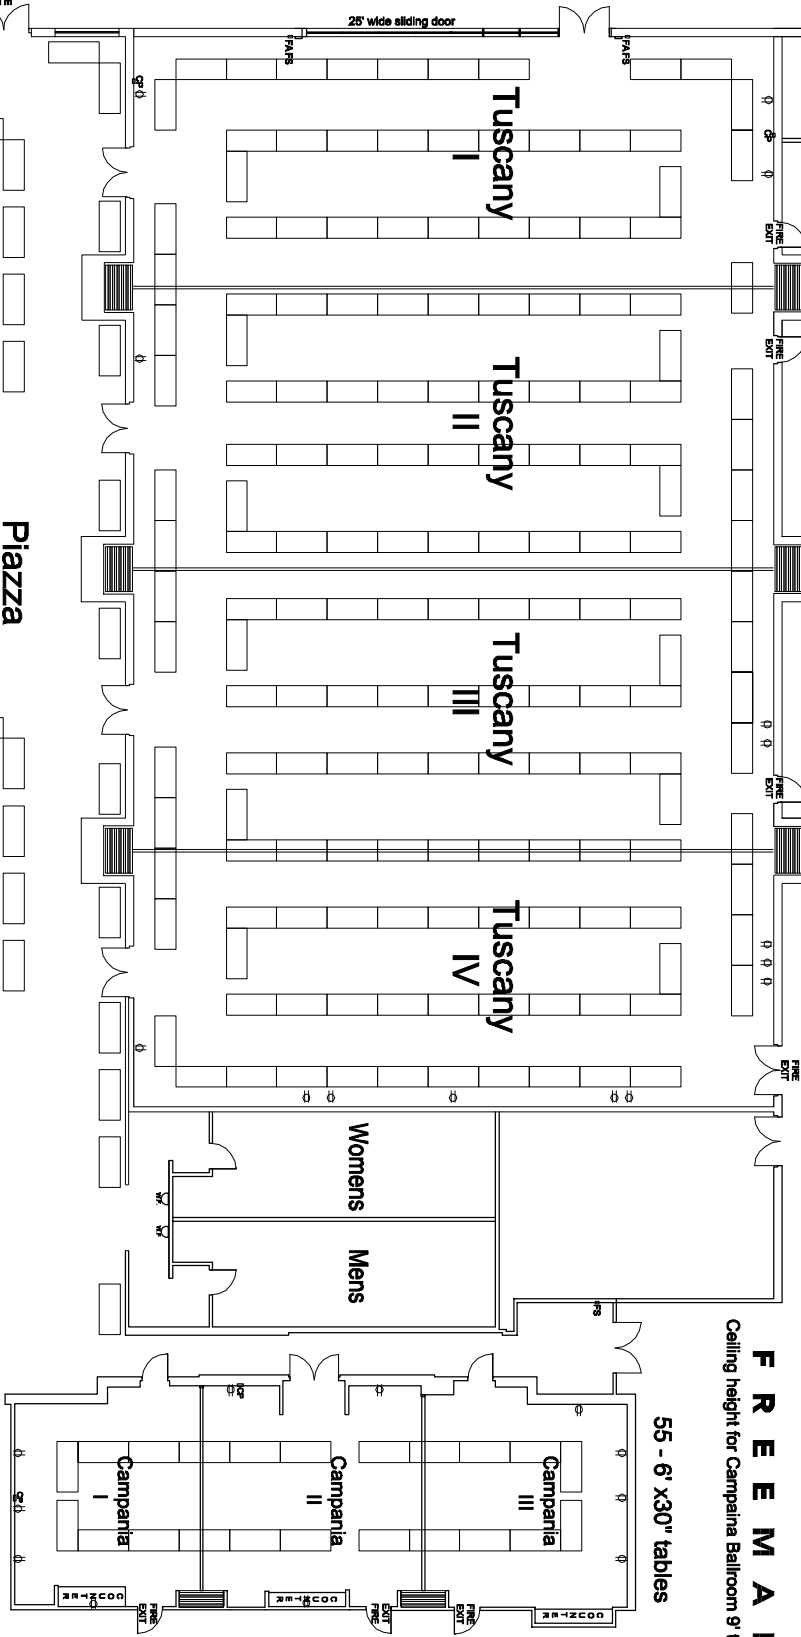

Show Name
Show Date

Hilton Garden Inn Dallas/Lewisville
785 State Highway 121
Lewisville, Texas 75067
Tuscany Ballroom 1 thru IV

Ceiling height for Tuscany Ballroom 139' to 18'

168 - 6' x30" tables

Service Corridor

F R E E M A N
Ceiling height for Campanina Ballroom 9' to 10'

55 - 6' x30" tables

55 - 6' x30" tables

Conference Center
Entrance